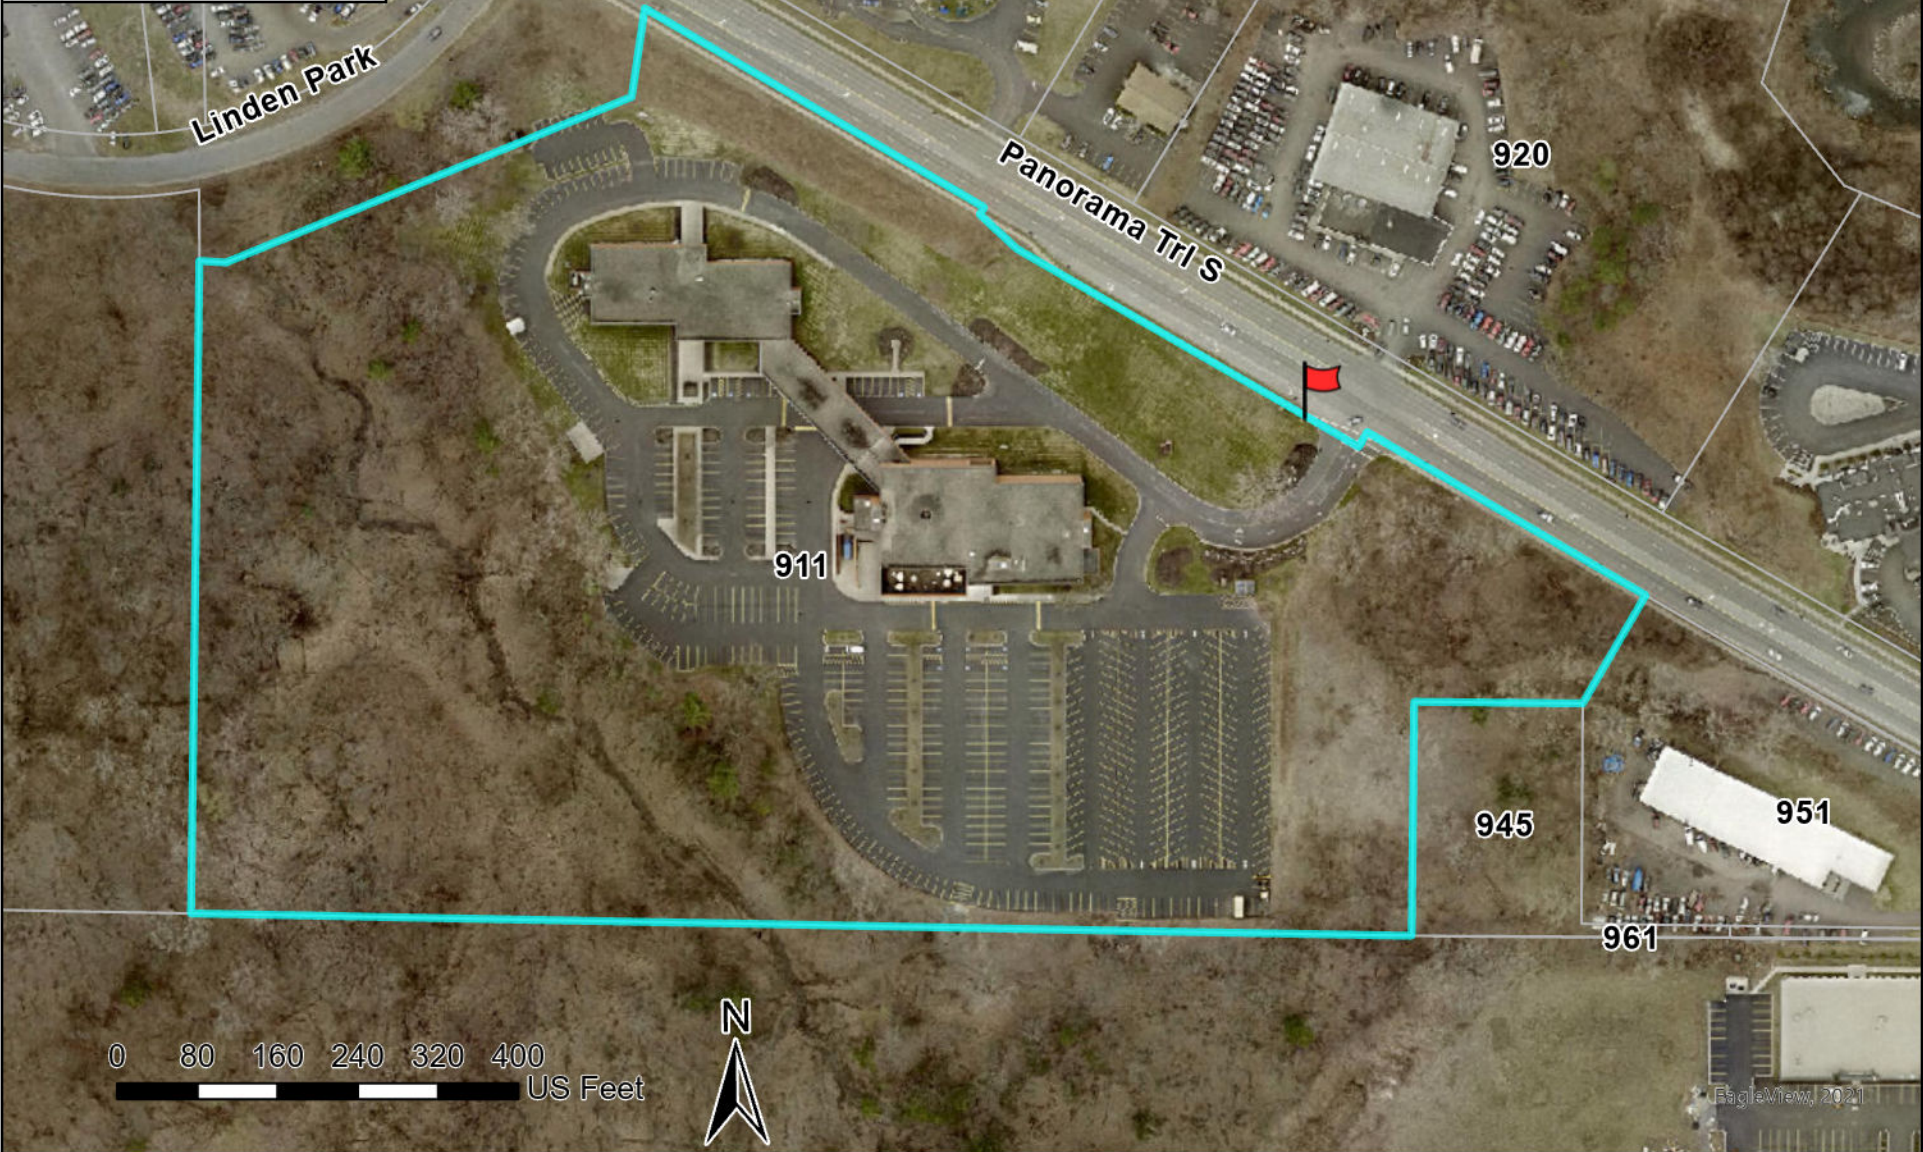

Letter of Intent

The corporate office of Paychex, located at 911 Panorama Trail, is looking to replace their old, run-down monument sign. Letters on the sign are currently broken and it does not reflect the values of their company or the Town of Penfield.

The proposed sign will be installed in the same location, after complete removal of the existing sign and brick structure. The new sign will change from the V-shaped to a clean and updated double-sided sign. The brick base will match the brick of the building as before, while the face will change to a light gray for better contrast and visibility of the blue logo. We are proposing a larger letter height to aide with visibility as well. The letters will be halo-lit (back-lit) as before.

153

153

153

Google

Layers

911 Panorama Trail S Sign Posting Map

The Town of Penfield certifies that this GIS document is a digital reproduction of a map or data collected in-house by the Town of Penfield for the convenience and use by the Public and Town Staff. The Town of Penfield does not make any representations, expressed or implied, as to the accuracy of such record(s).

0 80 160 240 320 400
US Feet

EagleView, 2021