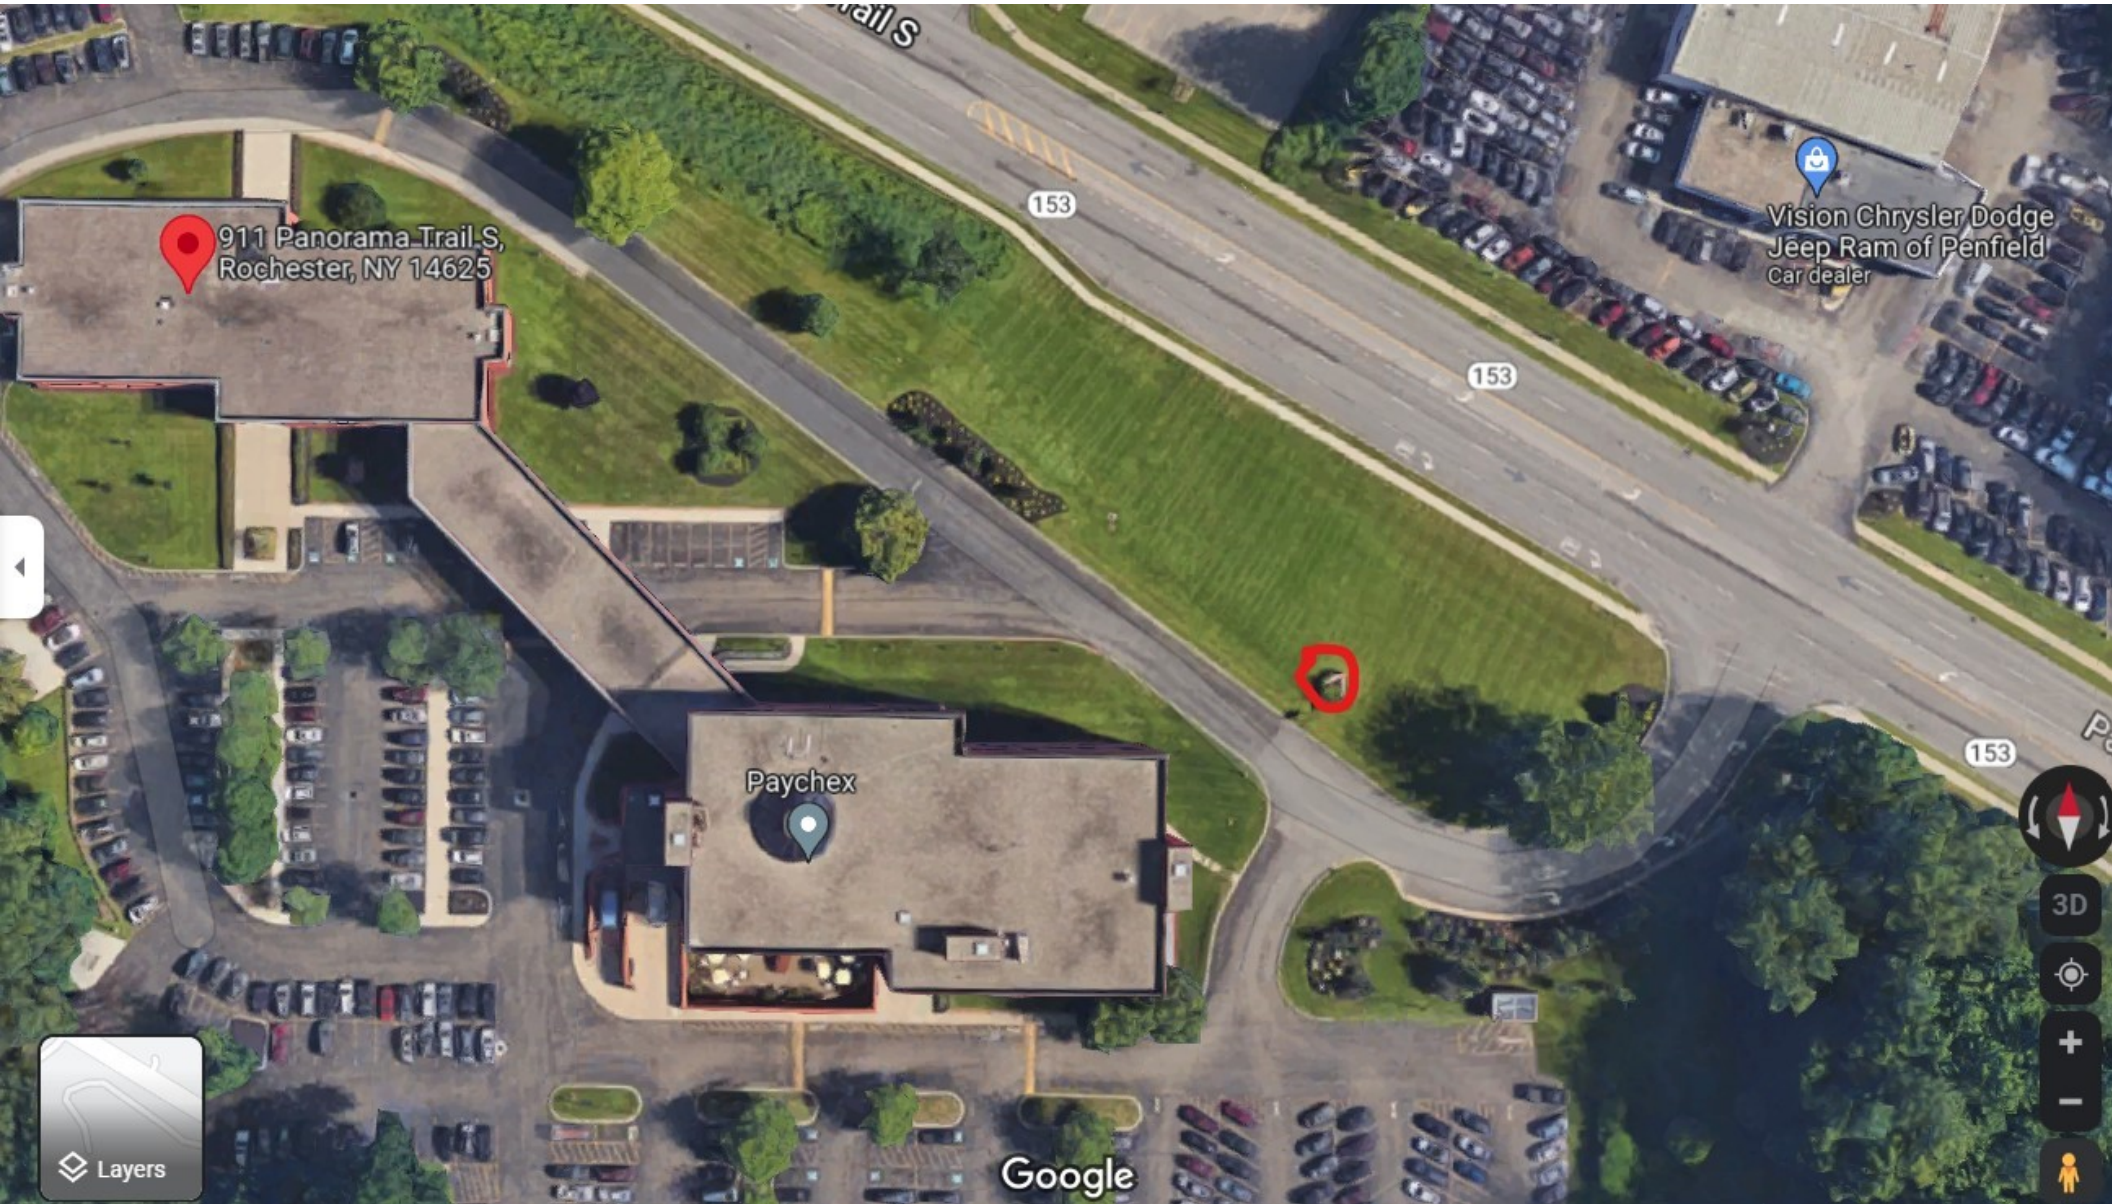

Letter of Intent

The corporate office of Paychex, located at 911 Panorama Trail, is looking to replace their old, run-down monument sign. Letters on the sign are currently broken and it does not reflect the values of their company or the Town of Penfield.

The proposed sign will be installed in the same location, after complete removal of the existing sign and brick structure. The new sign will change from the V-shaped to a clean and updated double-sided sign. The brick base will match the brick of the building as before, while the face will change to a light gray for better contrast and visibility of the blue logo. We are proposing a larger letter height to aide with visibility as well. The letters will be halo-lit (back-lit) as before.

We appreciate your consideration.

OPTION C
Double Sided Monument Sign

232-0009

RECEIVED
JAN. 13 2022
By Gill Panolama Tili

SCANNED

911 Panorama Trail S,
Rochester, NY 14625

Paychex

Vision Chrysler Dodge
Jeep Ram of Penfield
Car dealer

0 80 160 240 320 400
US Feet

EagleView, 2021