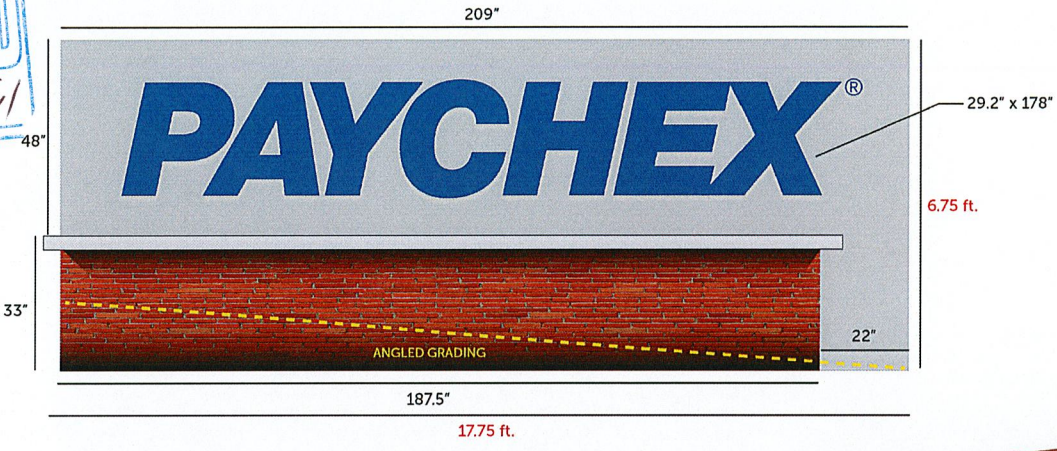

The proposed sign will be installed in the same location, after complete removal of the existing sign and brick structure. The new sign will change from the V-shaped to a clean and updated double-sided sign. The brick base will match the brick of the building as before, while the face will change to a light gray for better contrast and visibility of the blue logo. We are proposing a larger letter height to aide with visibility as well. The letters will be halo-lit (back-lit) as before.

We appreciate your consideration.

OPTION C
Double Sided Monument Sign

232-0009

RECEIVED
JAN. 13 2022
By Gill Panolama Tili

SCANNED

911 Panorama Trail S,
Rochester, NY 14625

Paychex

Vision Chrysler Dodge
Jeep Ram of Penfield
Car dealer

0 80 160 240 320 400
US Feet

EagleView, 2021